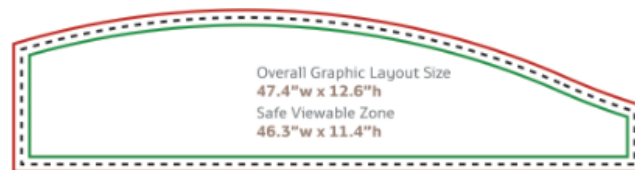

20 ft double wave | DesignerLine Classic 2

1107 S Flower St
Burbank, CA 91502
(818) 563-3322

Art Formats:

1. Photoshop (Flat file).
2. Hi Res PDF. If you use InDesign or Illustrator you must save your file as a PDF.

Images:

All images should be at actual size and 150 dpi.

Send your compressed art @:

<https://imagedesign.wetransfer.com/>

—Our state of the art, super easy, drag and drop, file transferring system!—

- We offer Graphic Design Services (\$95 an hour).
- Prices require correctly sized and formatted production art. A minimum of 10% to 15% will be added to the price, if more than minimal size adjustments are required