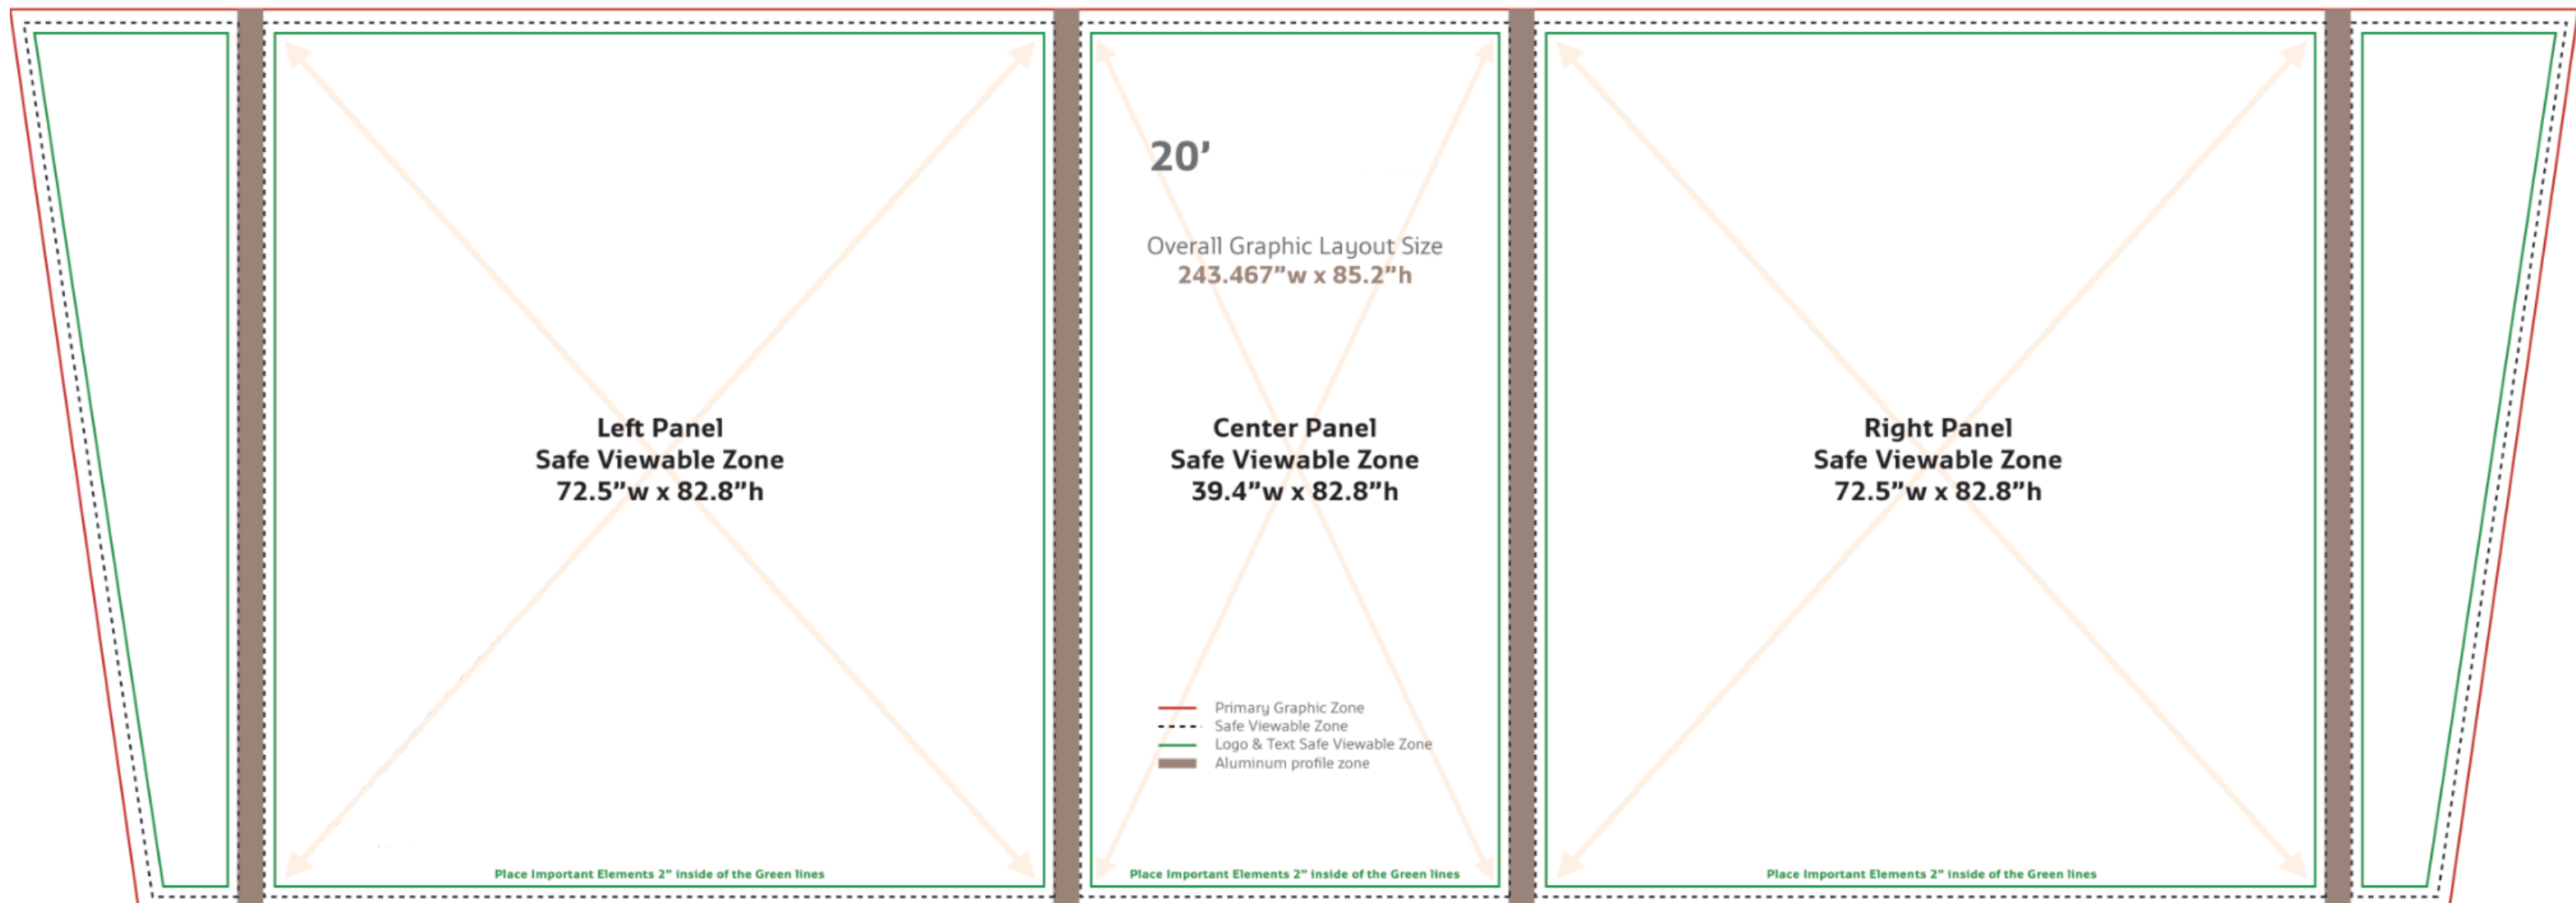

20 ft double wave | DesignerLine Classic 2

1107 S Flower St
Burbank, CA 91502
(818) 563-3322

Art Formats:

1. Photoshop (Flat file).
2. Hi Res PDF. If you use InDesign or Illustrator you must save your file as a PDF.

Images:

All images should be at actual size and 150 dpi.

Send your compressed art @:

<https://imagedesign.wetransfer.com/>

—Our state of the art, super easy, drag and drop, file transferring system!—

- We offer Graphic Design Services (\$95 an hour).
- Prices require correctly sized and formatted production art. A minimum of 10% to 15% will be added to the price, if more than minimal size adjustments are required